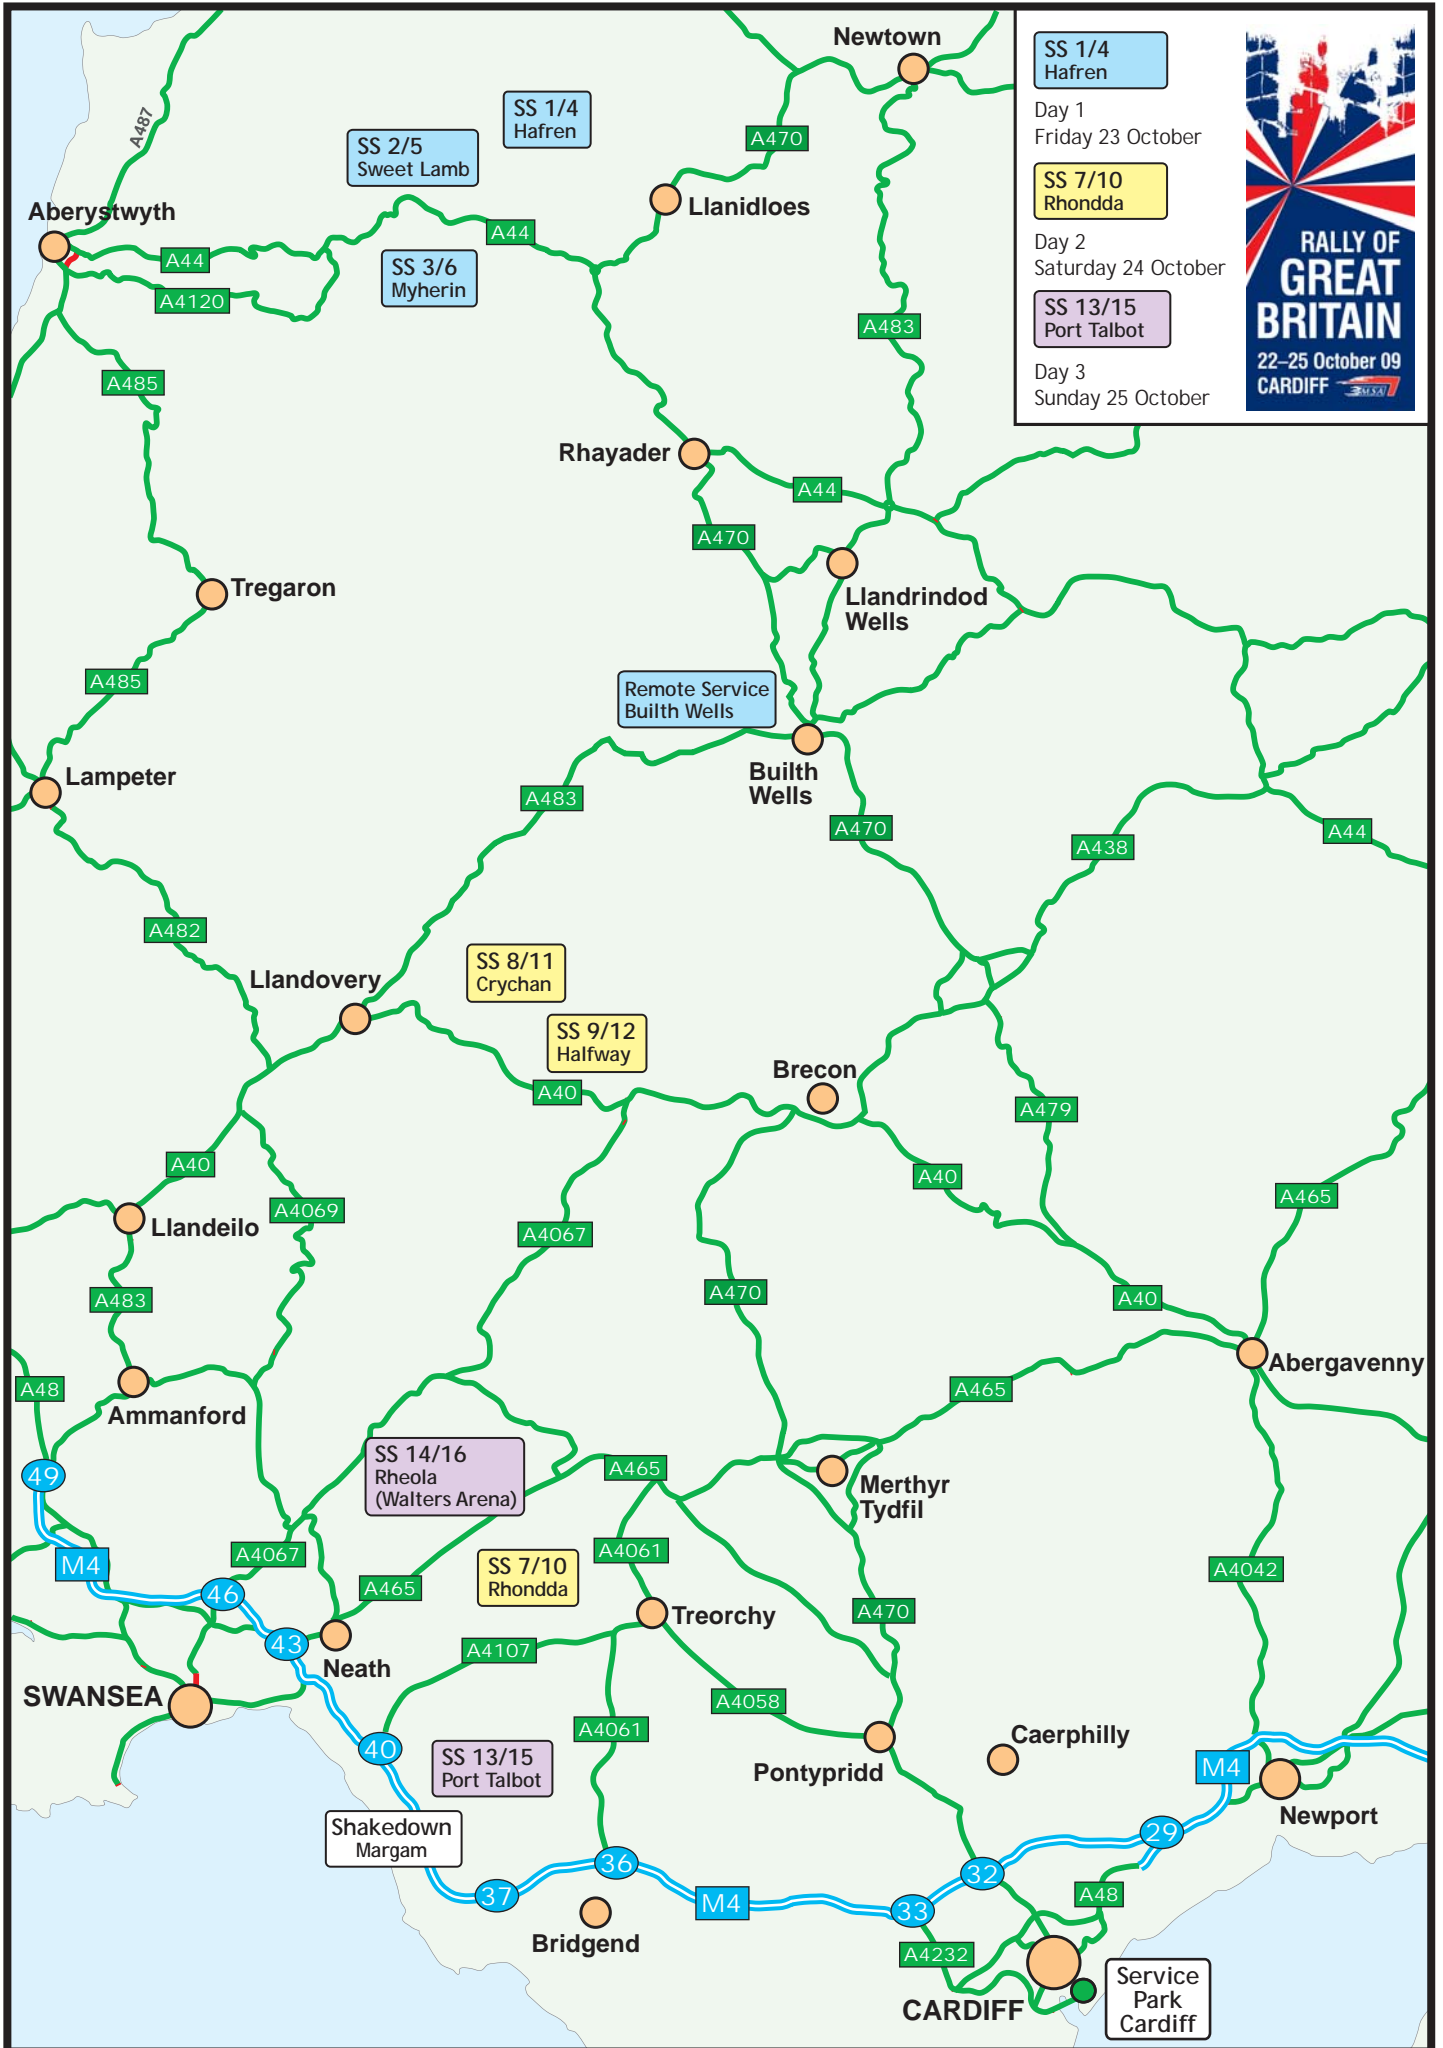

SS 1/4 Hafren
 Day 1
 Friday 23 October
SS 7/10 Rhondda
 Day 2
 Saturday 24 October
SS 13/15 Port Talbot
 Day 3
 Sunday 25 October

SS 1/4 Hafren
 Day 1
 Friday 23 October
SS 7/10 Rhondda
 Day 2
 Saturday 24 October
SS 13/15 Port Talbot
 Day 3
 Sunday 25 October