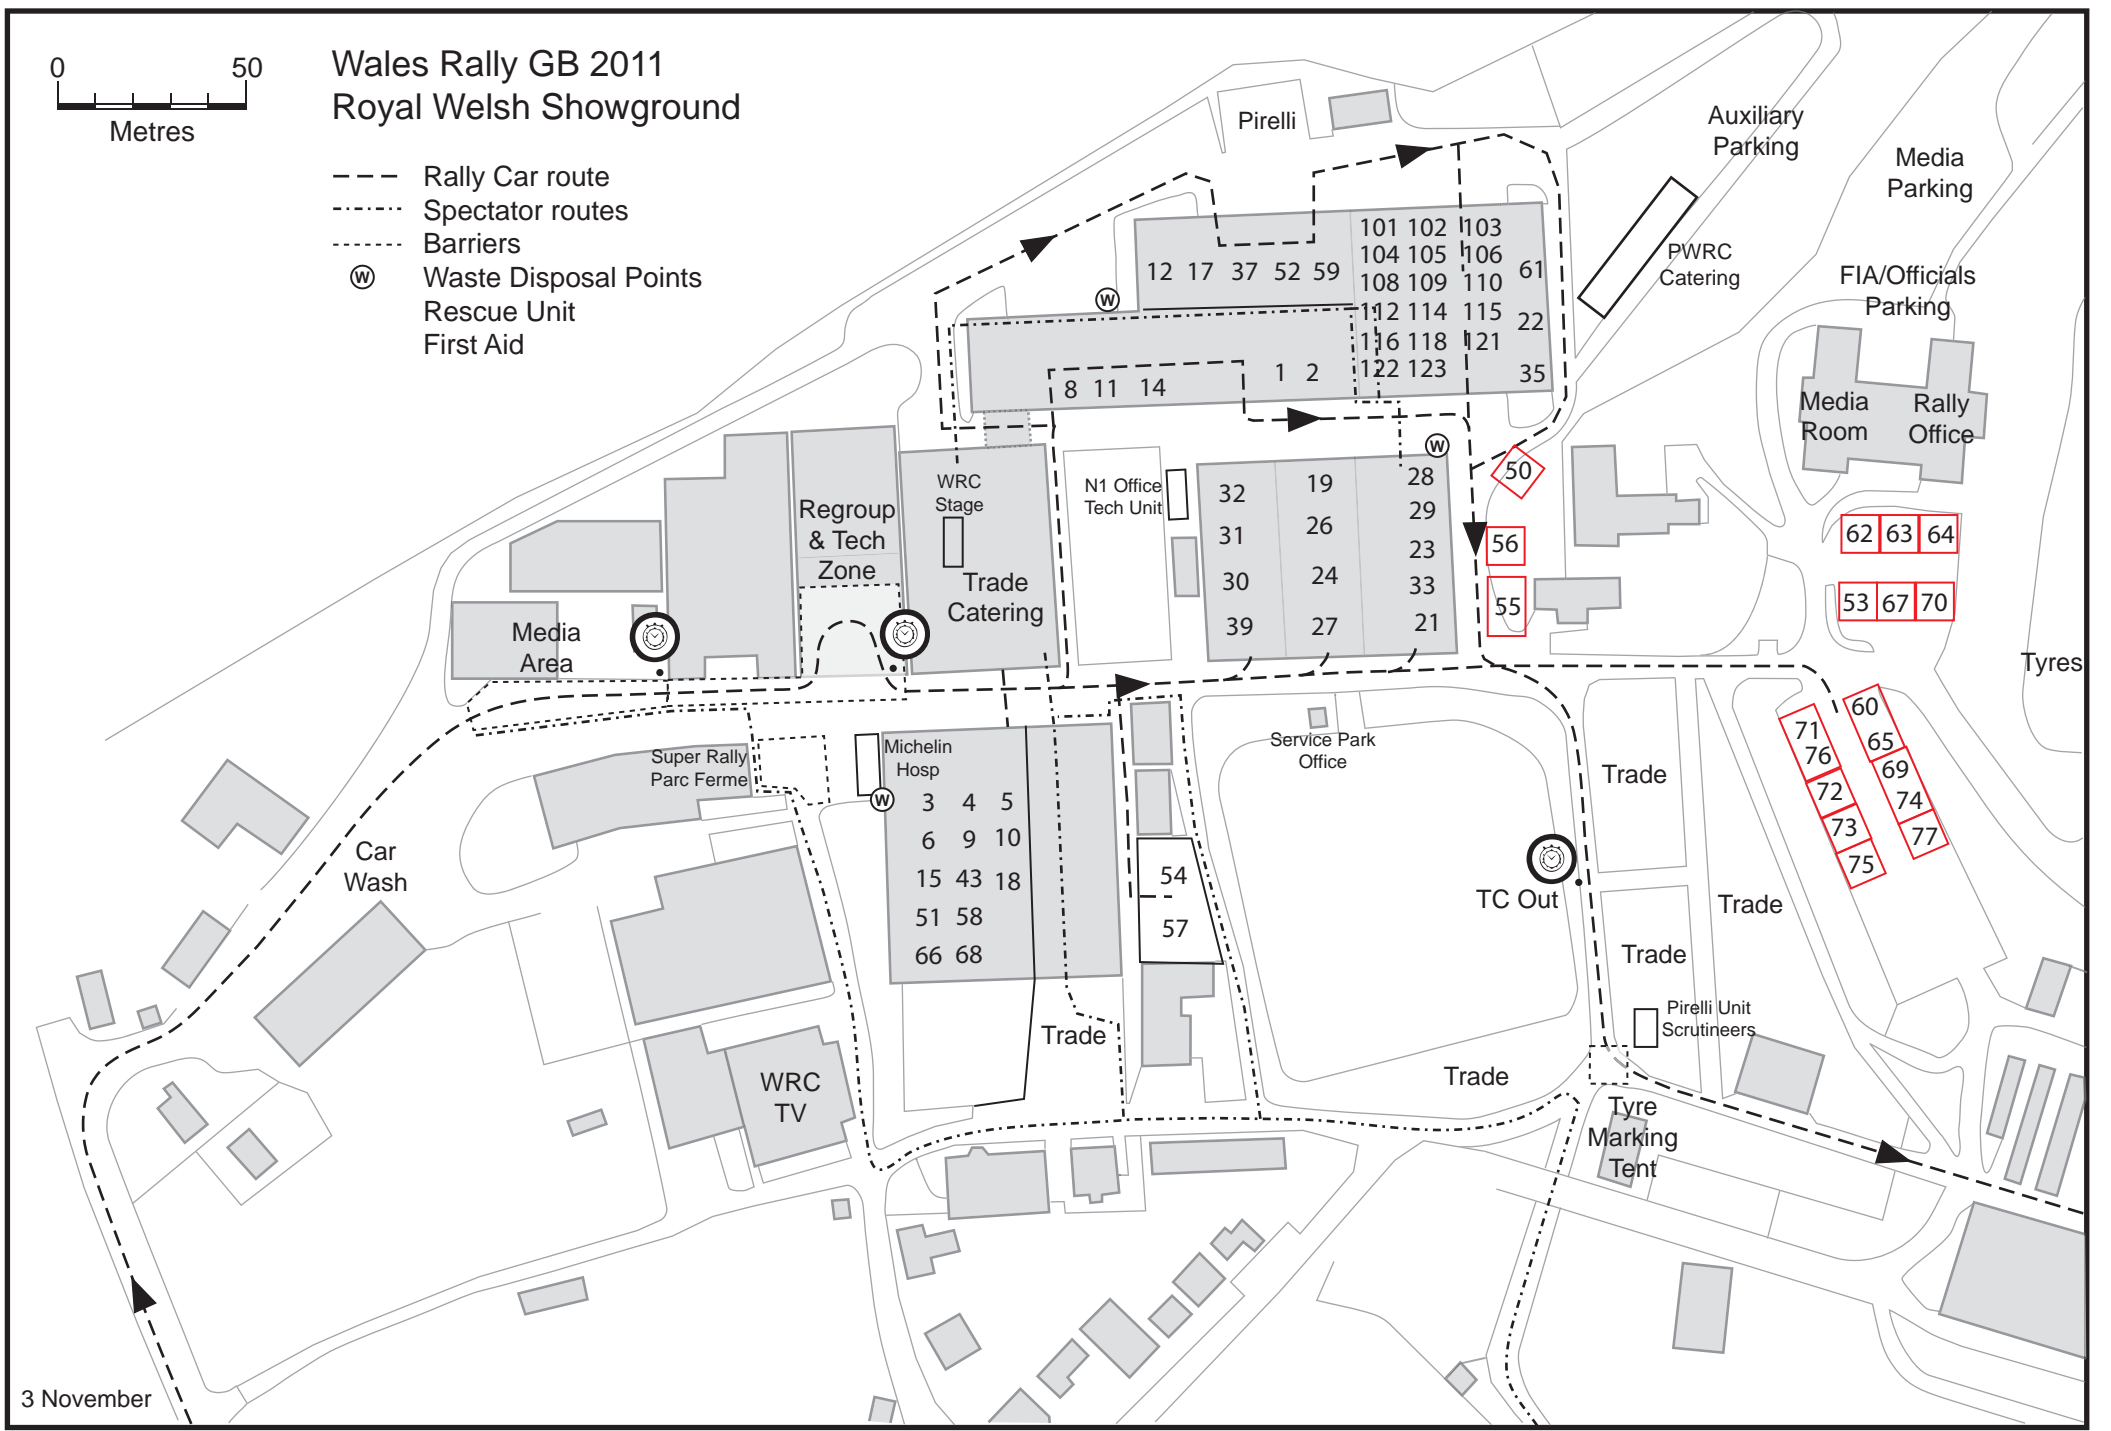

Wales Rally GB 2011 Royal Welsh Showground

- Rally Car route
- - - Spectator routes
- · - · - Barriers
- Ⓜ Waste Disposal Points
- Ⓜ Rescue Unit
- Ⓜ First Aid

3 November