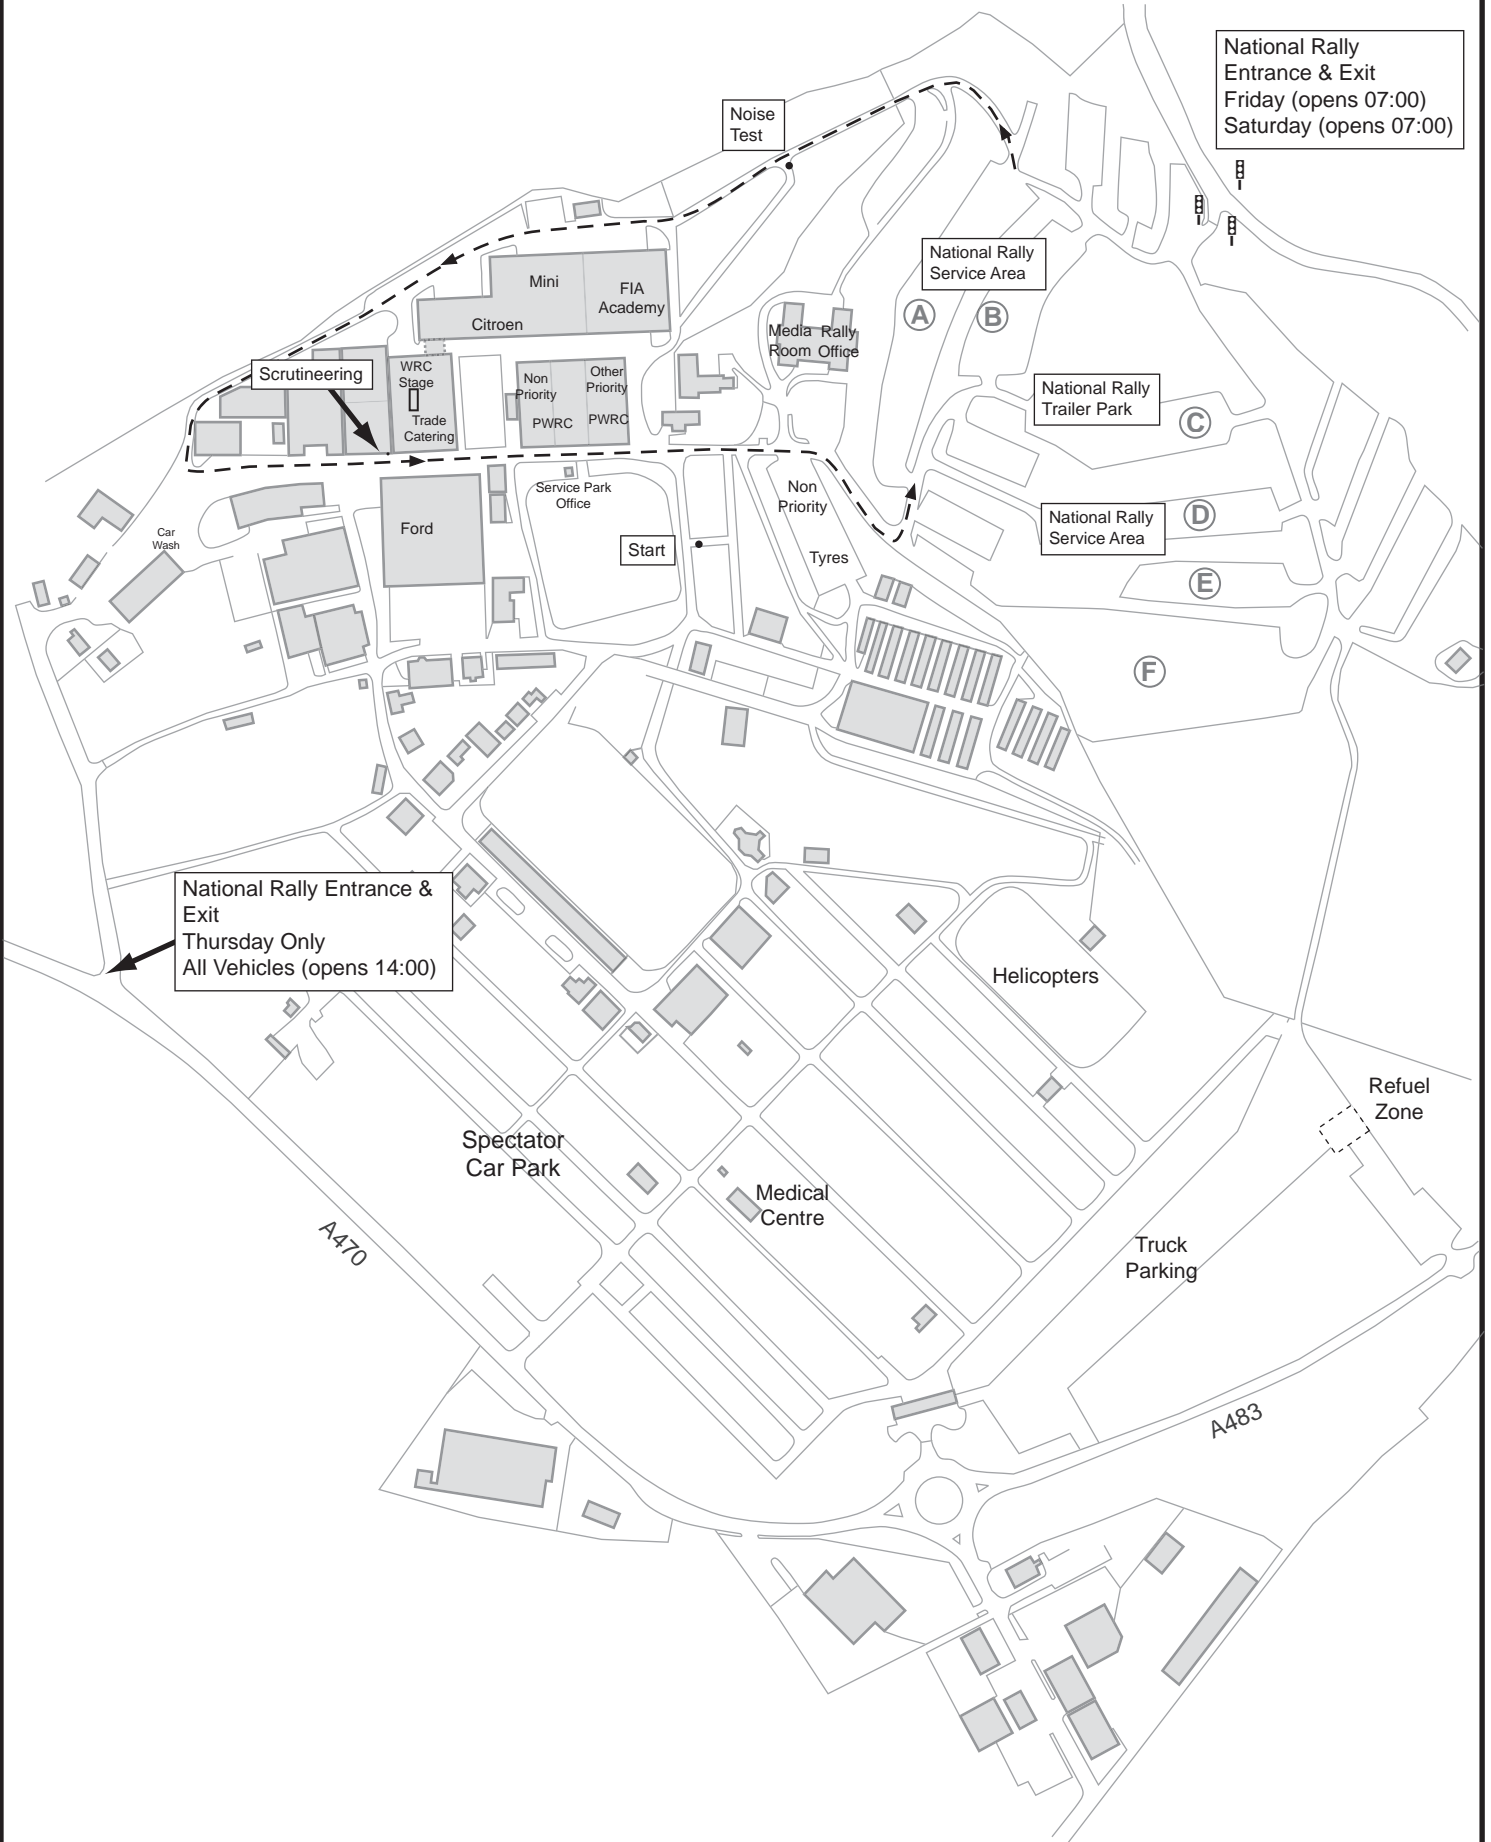

----- Route to Noise Test & Scrutineering

National Rally Entrance & Exit
Friday (opens 07:00)
Saturday (opens 07:00)

National Rally Entrance & Exit
Thursday Only
All Vehicles (opens 14:00)